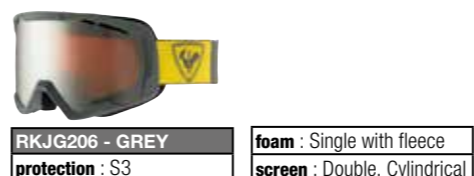

RKJG206 - GREY
protection : S3
foam : Single with fleece
screen : Double, Cylindrical

SPIRAL ¥15,000(税込¥16,500)