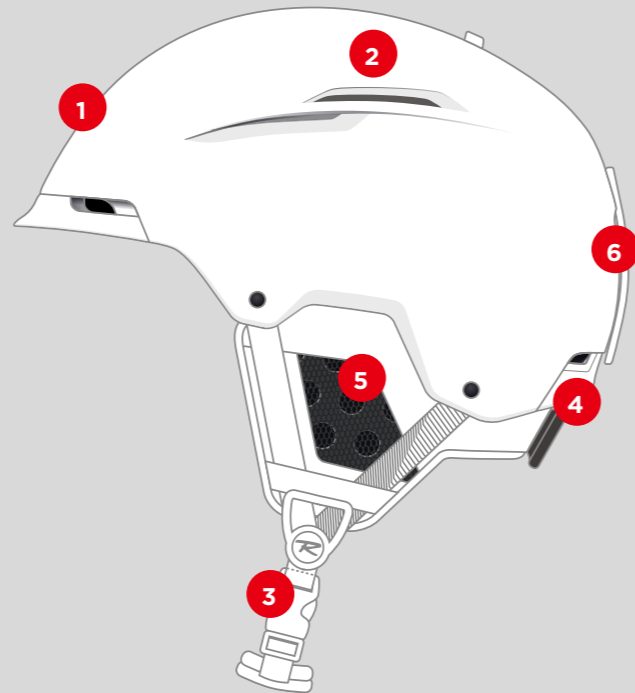

IMPACTS PROTECTS YOU LONGER

93%*のスキーヤーが、激しく転倒した後のヘルメットは交換すべきものであると認知はしているが、実際に交換するケースは少ない。
この事実に基づき、ロシニョールはスキーヘルメットの実際の使用条件を考慮し、高い保護性能を維持するIMPACTSテクノロジーを開発。
スキーヘルメットはデリケートで、保管、移動、使用などで少しずつダメージが蓄積し、保護性能を低下、損失させることがある。IMPACTSテクノロジーは、快適さや外観を保ちつつ、そうしたあらゆる衝撃に対する保護性能を強化し、長期間にわたってスキーヘルメットの耐久性を維持する。

*1,000人のスキーヤーに調査を実施。