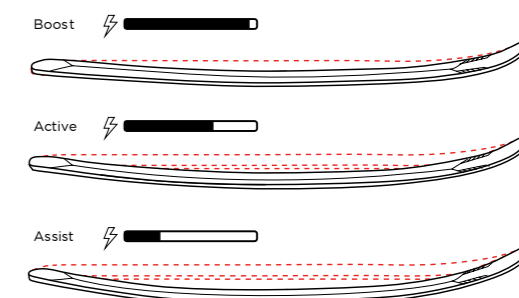

WOMEN ON PISTE NOVA

RAKLM02	NOVA 10 TI (XPRESS)		
sidecuts: 123-74-109	radius:	sizes:	
	11m	153	
	13m	160	weight*:
	14m	167	3,30 (160)

¥117,000(税込¥128,700)

System: XPRESS W		
RAKLM02	FCJD022	XPRESS W 11 GW B83 Black Gold

RAKLK02	NOVA 8 CA (XPRESS)		
sidecuts: 126-74-110	radius:	sizes:	
	10m	142	weight*: 3,10 (156)
	11m	149	
	12m	156	
	13m	163	

¥107,000(税込¥117,700)

System: XPRESS W		
RAKLK02	FCID023	XPRESS W 11 GW B83 White Sparkle

RAKLK01	NOVA 6 (XPRESS)		
sidecuts: 126-74-110	radius:	sizes:	
	10m	142	weight*: 3,00 (156)
	11m	149	
	12m	156	
	13m	163	

¥87,000(税込¥95,700)

System: XPRESS W		
RAKLK01	FCID022	XPRESS W 11 GW B83 Black Sparkle

RAKLI01	NOVA 4 CA (XPRESS)		
sidecuts: 122-75-108	radius:	sizes:	
	10m	138	weight*: 2,70 (154)
	11m	146	
	12m	154	
	13m	162	

¥71,500(税込¥78,650)

System: XPRESS W		
RAKLI01	FCJD031	XPRESS W 10 GW B83 Black Sparkle

RAKLI02	NOVA 2 (XPRESS)		
sidecuts: 122-75-108	radius:	sizes:	
	10m	136	weight*: 2,70 (152)
	11m	144	
	12m	152	
	13m	160	

¥61,500(税込¥67,650)

System: XPRESS W		
RAKLI02	FCID036	XPRESS W 10 GW B83 White Sparkle

* Weight kg/pair without bindings

WOMEN
TECHNOLOGIES

ADAPTIVE FLEX

THE RIGHT FLEX FOR THE RIGHT SENSATION

レディーススキーに統合された3種類のフレックスプロファイルにより、各スキーヤーのレベルに適したフレックスを提供。自身の滑りに応じてフレックスタイプの選択が可能。

ADAPTIVE
FLEX

BOOST FLEX

上級スキーヤー向け
反応が早く、パワー伝達性に優れる

NOVA 10 TI

ACTIVE FLEX

中級スキーヤー向け
安定したパフォーマンスを発揮し、
より細かいスキー操作が可能

NOVA 8 CA

EXPERIENCE 82 BASALT W

NOVA 6

EXPERIENCE 80 CA W

ASSIST FLEX

初級スキーヤー向け
快適で扱いやすい、最も柔らかいフレックス

NOVA 4 CA

EXPERIENCE 78 CA W

NOVA 2

EXPERIENCE 76 W