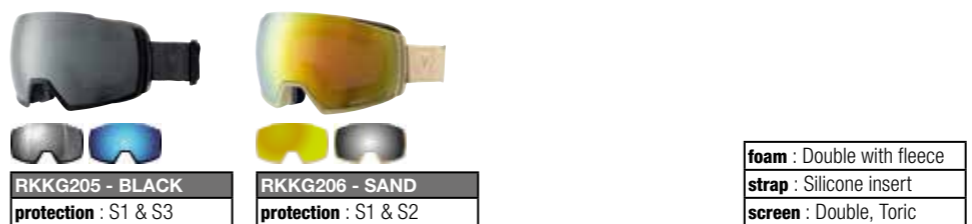

ALL MOUNTAIN

MAGNE'LENS ¥33,000(税込¥36,300)

RKKG205 - BLACK
protection : S1 & S3
RKKG206 - SAND
protection : S1 & S2
foam : Double with fleece
strap : Silicone insert
screen : Double, Toric

MAVERICK - ASIAN FIT ¥26,000(税込¥28,600)