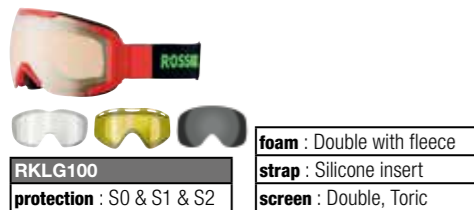

RACE

MAVERICK HERO GREEN LIGHT ¥39,000(税込¥42,900)

RKLG100
protection : S0 & S1 & S2
foam : Double with fleece
strap : Silicone insert
screen : Double, Toric

HERO ¥21,000(税込¥23,100)