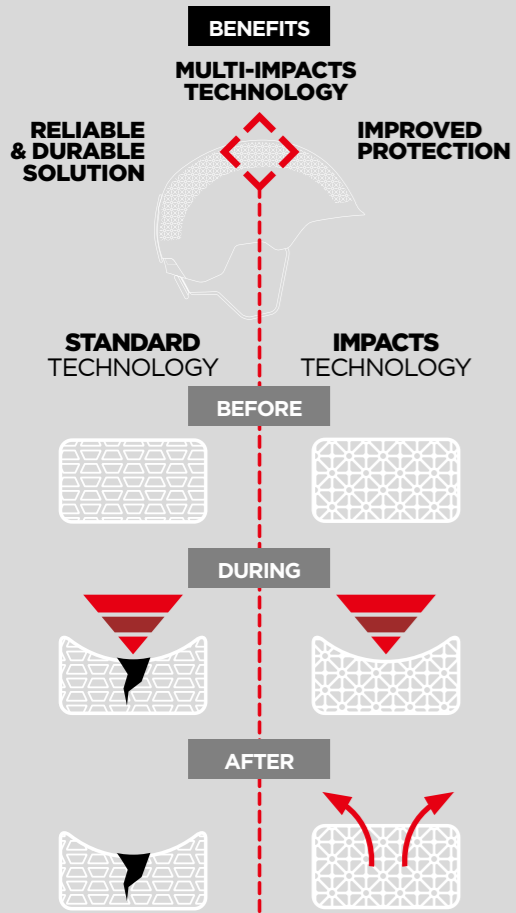

IMPACTS PROTECTS YOU LONGER

93%*のスキーヤーが、激しく転倒した後のヘルメットは交換すべきものであると認知はしているが、実際に交換するケースは少ない。
この事実に基づき、ロシニョールはスキーヘルメットの実際の使用条件を考慮し、高い保護性能を維持するIMPACTSテクノロジーを開発。
スキーヘルメットはデリケートで、保管、移動、使用などで少しずつダメージが蓄積し、保護性能を低下、損失させることがある。IMPACTSテクノロジーは、快適さや外観を保ちつつ、そうしたあらゆる衝撃に対する保護性能を強化し、長期間にわたってスキーヘルメットの耐久性を維持する。

*1,000人のスキーヤーに調査を実施。

1 CONSTRUCTION

ABS…3mm厚のABSアウターと、PSE吸収インナーの組み合わせ。衝撃に対して非常に強い構造。
INMOLD…アウターに1mmのカーボンシート、内部にPSE吸収フォームを採用し、フィット感の向上と軽量化を実現。
GLUED ON…ジュニアヘルメットに採用している構造で、フィット感と耐久性に優れる。

2 VENTILATION

ADJUSTABLE VENTS…空気の流れをつまみで調節し、内部の温度を快適に保つことが可能。
PERMANENT VENTILATION…自然換気による温度調節で、快適さを持続。

3 FIDLOCK BUCKLE

マグネット式のバックルで、グローブを着用したまま簡単に着脱が可能。

MICROMETRIC BUCKLE

GS用ヘルメットにはマイクロメトリックバックルを採用し、グローブを着用したまま精密な調節が可能。

4 SIZE ADJUSTMENT

R-FIT SYSTEM…ダイヤル式のサイズ調節システム。ヘルメット後部に付いており、サポート性、安全性、快適さを向上。ロシニョール独自開発。

5 EARPADS 2.0

耳を保護しつつ周囲の音を的確にキャッチする。スキー中の安全性を向上。

6 MAGNETIC GOGGLE CLIP

グローブを着用したままヘルメットにゴーグルを簡単に取り付けることが可能。

1

LENS SHAPE

TORIC LENSES (トーリックレンズ)
ゴーグル全体のサイズ感を最適化しつつ、水平・垂直方向に湾曲させ、横方向の視野を拡張したレンズ。ZEISS(ツァイス)社と共同開発。

SPHERICAL LENSES (スフェリカルレンズ)
網膜の形に近く、歪みを最小限に抑えた球面レンズ。

CYCLINDRICAL LENSES (シリンダリカルレンズ)
ポリカーボネートで形成され、広い視野を確保する平面レンズ。

2

FOAM

シングル、ダブル、トリプル構造のウレタンフォームパッドを採用。接地面はフリースカバーで、快適さと高いフィット感を両立。

3

STRAP

裏地にシリコンコーティングを施し、ヘルメットとゴーグルのずれを抑える。

4

FOG CONTROL

くもり止め加工を施し、あらゆる状況下で視認性を確保。

5

MAGNE'CLICK

マグネットによるレンズ交換で、天候の変化にも即座に対応可能。

6

ZEISS LENS ツァイス社製レンズ

光学の専門企業、ZEISS(カールツァイス)社と協力し、高性能ゴーグルを開発。

SONARテクノロジーが、周囲のコントラストを強調することで、斜面の凹凸を明確に視認することが可能。斜面の影、質感、コブなど、常に変化するコンディションの中で、安全性とパフォーマンス性を飛躍的に向上。