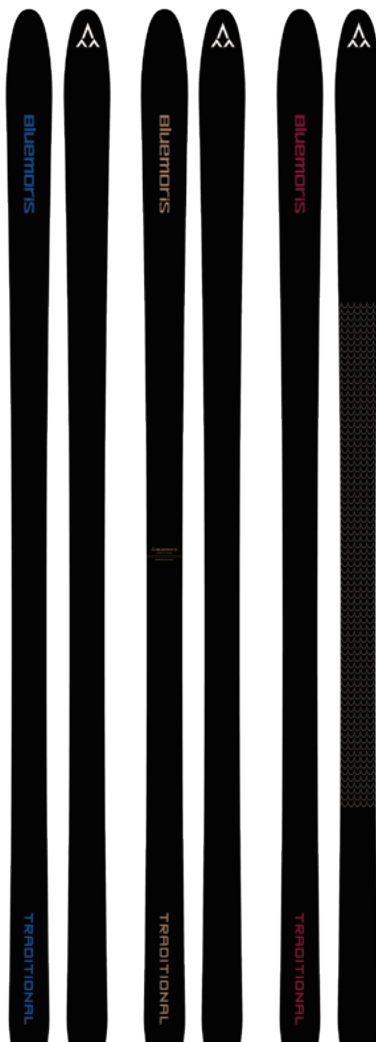

TELEMARK ASYMMETRY

■ ¥91,300 (税抜¥83,000)

Type : TELEMARK

Technology :
Wood Core / Titanal / Sidewall / Sinterd Sole

Length (cm)	Top(mm)	Center(mm)	Tail(mm)	Radius (m)	Weight (1/2perg)
170	122	79	105	outside17.5 / inside16.0	1700
179	122	81	107	outside19.3 / inside17.9	1750

TRADITIONAL
Ti

TRADITIONAL
Normal Sole

TRADITIONAL
Step Sole

TELEMARK TRADITIONAL

- TRADITIONAL Ti ¥79,200 (税抜¥72,000)
- TRADITIONAL Normal Sole ¥75,900 (税抜¥69,000)
- TRADITIONAL Step Sole ¥72,600 (税抜¥66,000)