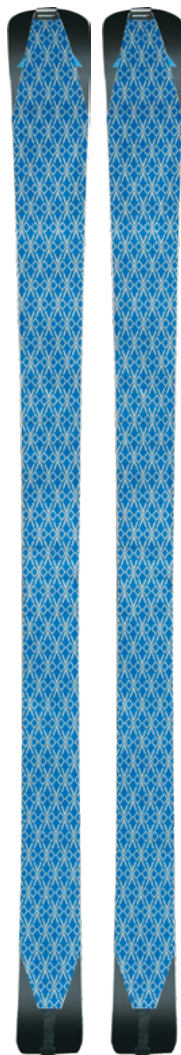

Type : TECHNICAL

Color : Black or White

Technology :

Wood Core / Titanal / Carbon / Sidewall / Sintered Sole

Length (cm)	Top(mm)	Center(mm)	Tail(mm)	Radius (m)	Weight (1/2perg)
160	118	65	101	11.9	—
165	119	65	102	12.5	—

Top

Sole

FREERIDE Ω(omega)

■ ¥72,600 (税抜¥66,000)

Type : FREERIDE

Technology :
Power Cell Core / Ts Layertec / Sintered Sole / Zero Camber /
Tip Rocker / Powder Pocket

Length (cm)	Top(mm)	Center(mm)	Tail(mm)	Radius (m)	Weight (1/2perg)
141	155	126	145	8.6	1790

Top

Sole

FREERIDE Ω-UNCHAIN

■ ¥72,600 (税抜¥66,000)

Type : FREERIDE

Technology :

Power Cell Core / Sintered Sole / Zero Camber / Powder Pocket / Tras cap

Length (cm)	Top(mm)	Center(mm)	Tail(mm)	Radius (m)	Weight (1/2per.g)
130	165	130	155	7.1	1670

TELEMARK ASYMMETRY

■ ¥91,300 (税抜¥83,000)

Type : TELEMARK

Technology :
Wood Core / Titanal / Sidewall / Sinterd Sole

Length (cm)	Top(mm)	Center(mm)	Tail(mm)	Radius (m)	Weight (1/2perg)
170	122	79	105	outside17.5 / inside16.0	1700
179	122	81	107	outside19.3 / inside17.9	1750