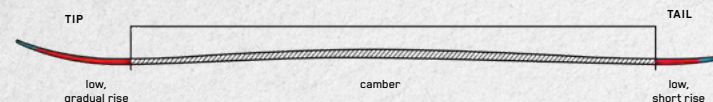

ALL-TERRAIN ROCKER
Gradual rise in the tip for great versatility in all conditions, with a low, short rise in the tail for added control in variable snow.