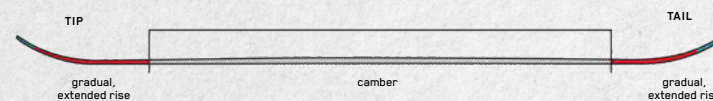

ALL-TERRAIN TWIN ROCKER
Gradual, extended rise in the tip and tail for added versatility and control in all conditions.