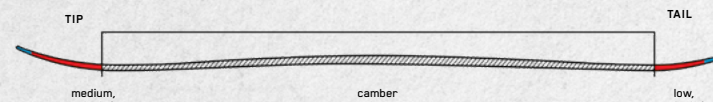

CATCH FREE ROCKER
Effortless turn initiation at slow to moderate speeds thanks to a medium-height, gradual rise in the tip and a low, gradual rise in the tail.

Ski Technology: Ski Cores

K2 uses a variety of wood species in cores to fine tune the energy, rebound and power each core gives a ski.