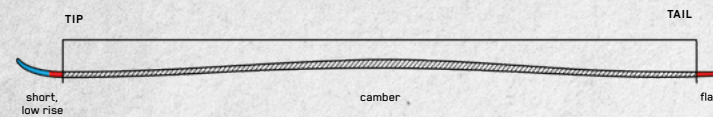

Ski Technology: Rocker Profiles

Once thought of as a powder-specific feature, K2 pioneered the use of rocker on all-mountain and piste skis, with the rest of the ski industry following in our footsteps. Today, almost all of our skis are built with rocker, with the height and length optimized on each model for maximum performance and enjoyment.

SPEED ROCKER
Short, low rise in the tip with camber throughout and a flat tail for quick turn initiation, precise steering, and maximum stability on groomed snow.