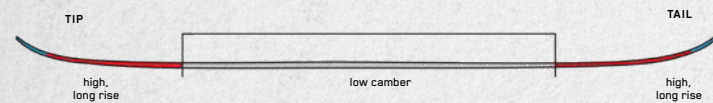

POWDER TWIN ROCKER
High and long rise in both the tip and tail for maximum float in soft snow.