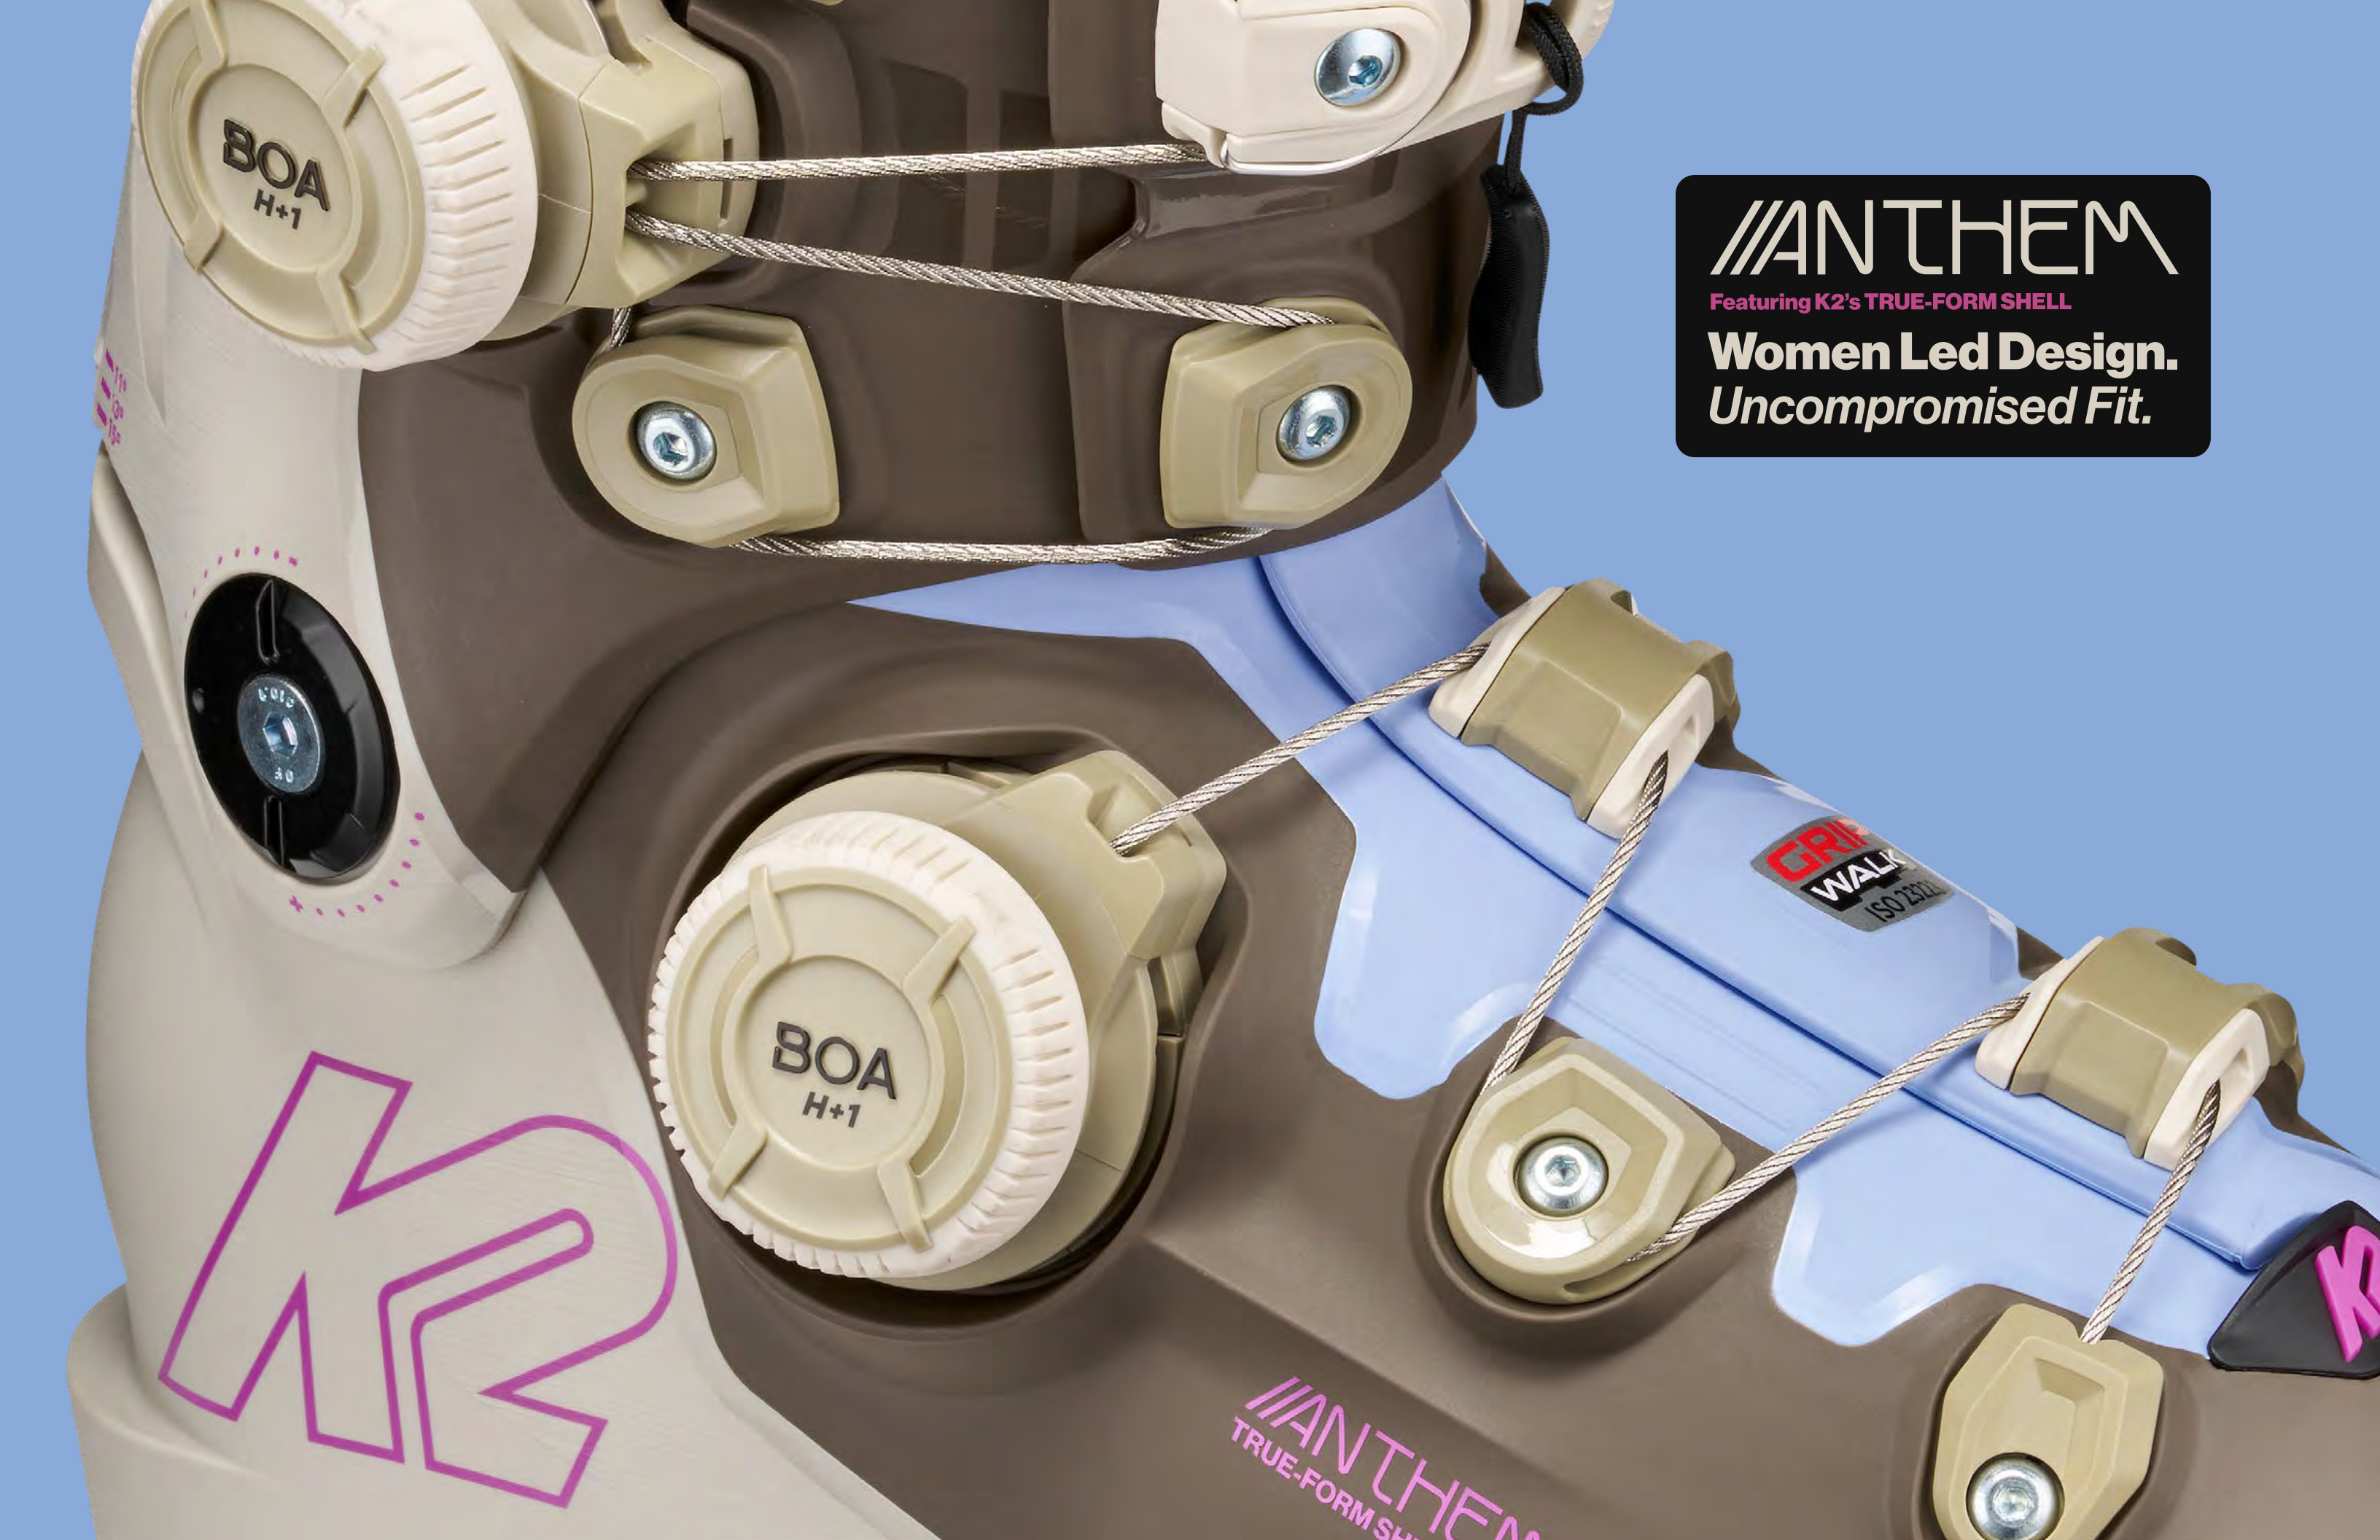

Recon 100 BOA®

¥88,000 (税込)

Comfort-forward without losing edge. BOA® closure and a forgiving flex make this boot perfect for progressing skiers who still want performance.

FEATURES

BOA® Fit System - Fastfit Instep - Fully Heat-Moldable - Ramp 4 Degrees

FLEX RATING:	100	LINER:	P4
LAST WIDTH (MM):	97 - 100mm	STRAP:	Velcro - Tapered PVC - One Piece - 30mm
WEIGHT (G):	2015g @ 27.5	OUTSOLE:	GripWalk
SHELL MATERIAL:	TPU	SIZE RANGE:	24.5, 25.5, 26.5, 27.5, 28.5, 29.5, 30.5
CUFF MATERIAL:	TPU		