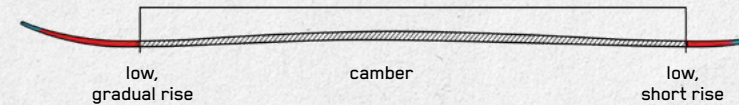

Binding

M3 10 Compact QuikClik

Blur Rx

¥OPEN

CONSTRUCTION

PROFILE | All-Terrain Rocker

SIZES CM	DIMENSIONS MM	ROCKER	RADIUS M	CORE
142, 149, 156, 163, 170, 177	120 - 76 - 109	All-Terrain	14.0 @ 170	Composite Aspen