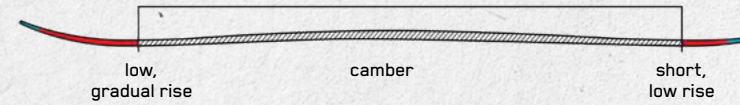

Profile | All Terrain Rocker

Flex