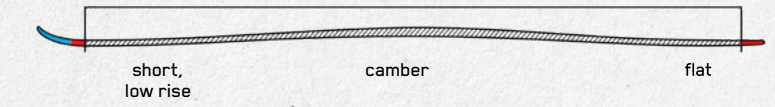

Profile | Speed Rocker

Flex