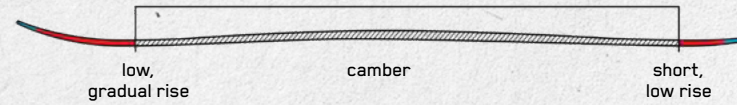

Profile | All Terrain Rocker

Flex