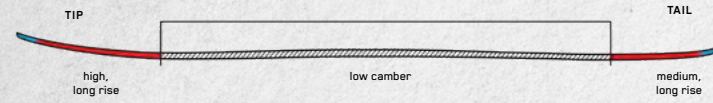

POWDER ROCKER
High and long rise in the tip, low camber underfoot, and a medium-height, long rise in the tail to maximize float in soft snow.