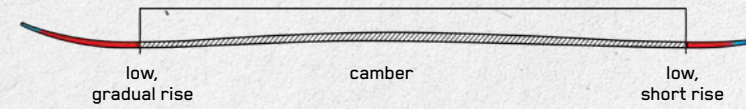

Profile | All Terrain Rocker