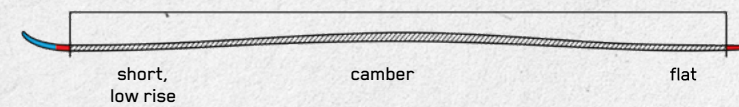

Profile | Speed Rocker

Flex